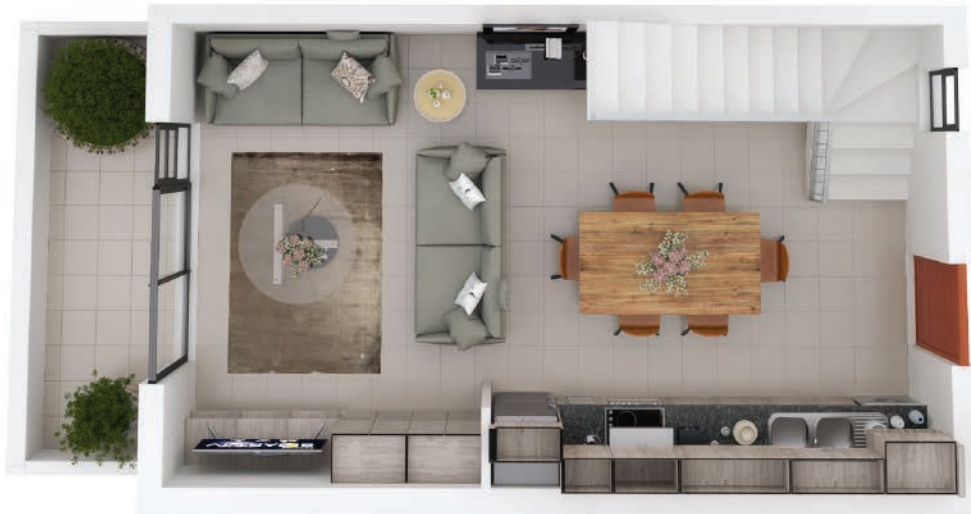

UNIT TYPES

K

**2 BEDROOMS
1 BATHROOM**

Unit Size 74.7m²

Patio Size 6.6m²

TOTAL 81m²

** Art renderings, and other graphic representations and references are intended to portray only artist's impressions of the development. All information, specifications, renderings, visual representations and plans are correct at the time of publication.*